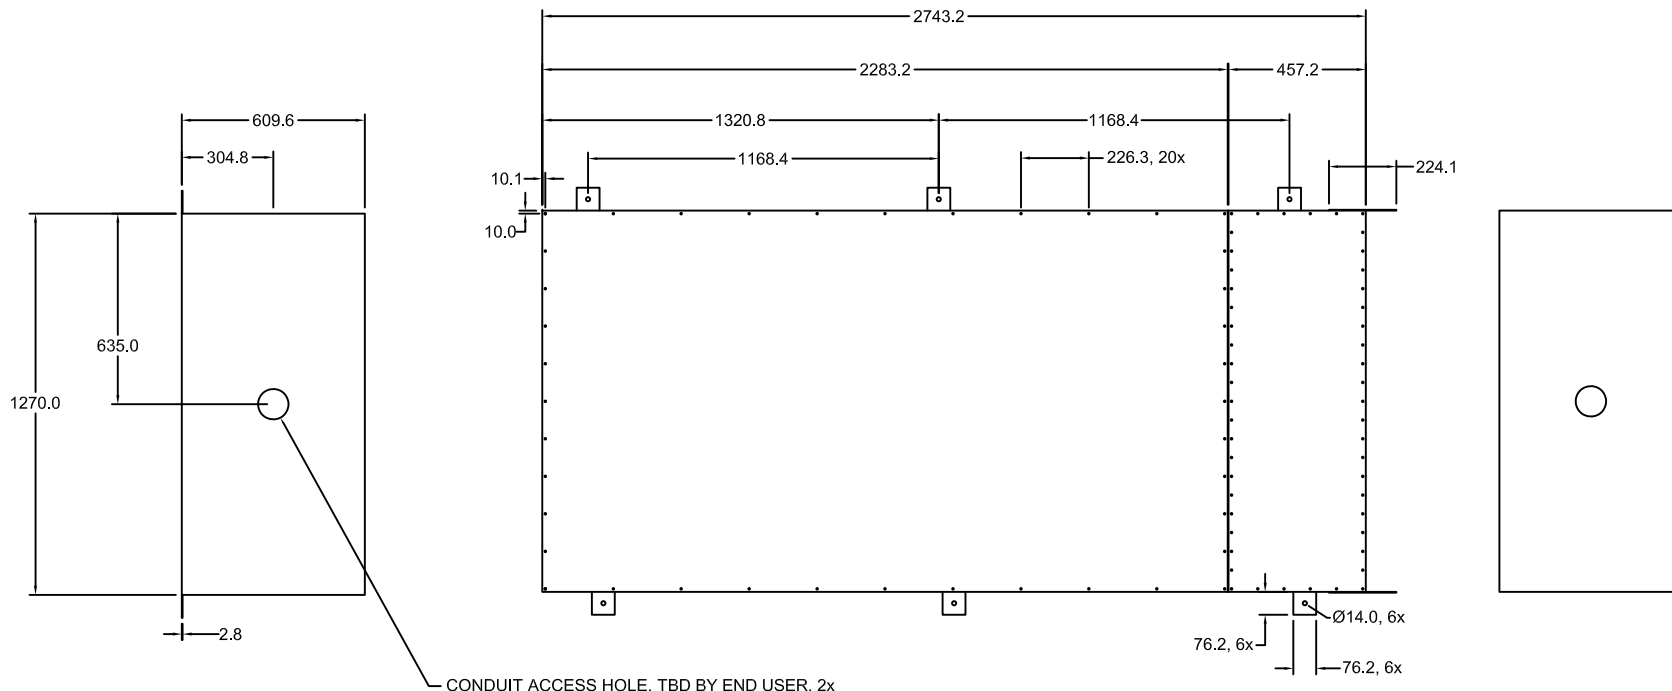

C

C

D

D

CONDUIT ACCESS HOLE, TBD BY END USER, 2x

LIFT BRACKETS, 2x

- 3. MATERIAL: 12GA (2.8MM) S.S.
- 2. FINISH: NONE
- 1. BREAK ALL SHARP EDGES

MEDIUM VOLTAGE HEMP FILTER MV5000-3L-800
TSS
WWW.MYTSSUSA.COM
<small>PROPRIETARY NOTE: NOTICE TO ALL PERSONS RECEIVING THIS DRAWING. THIS DOCUMENT IS THE PROPERTY OF PREMIER FILTERS. AND IS NOT TO BE DISCLOSED, REPRODUCED IN WHOLE OR IN PART OR USED FOR MANUFACTURING PURPOSES BY ANYONE WITHOUT THE CONSENT OF PREMIER FILTERS.</small>