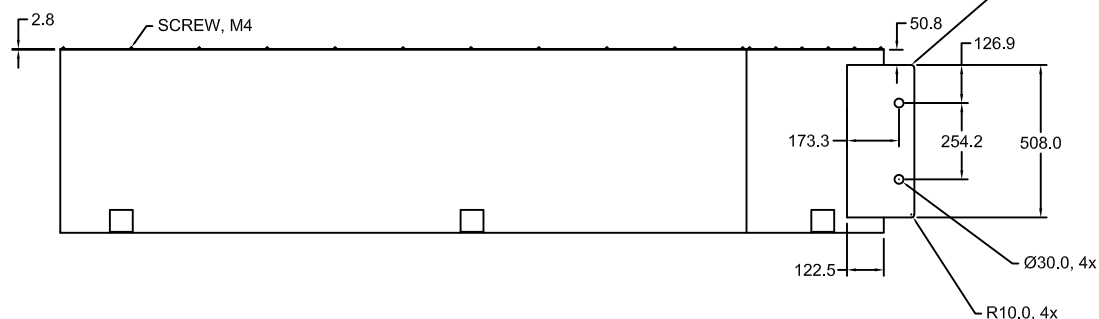

C

C

D

D

CONDUIT ACCESS HOLE, TBD BY END USER, 2x

LIFT BRACKETS, 2x

- 3. MATERIAL: 12GA (2.8MM) S.S.
- 2. FINISH: NONE
- 1. BREAK ALL SHARP EDGES

MEDIUM VOLTAGE HEMP FILTER MV5000-3L-800
TSS
WWW.MYTSSUSA.COM
<small>PROPRIETARY NOTE: NOTICE TO ALL PERSONS RECEIVING THIS DRAWING. THIS DOCUMENT IS THE PROPERTY OF PREMIER FILTERS. AND IS NOT TO BE DISCLOSED, REPRODUCED IN WHOLE OR IN PART OR USED FOR MANUFACTURING PURPOSES BY ANYONE WITHOUT THE CONSENT OF PREMIER FILTERS.</small>